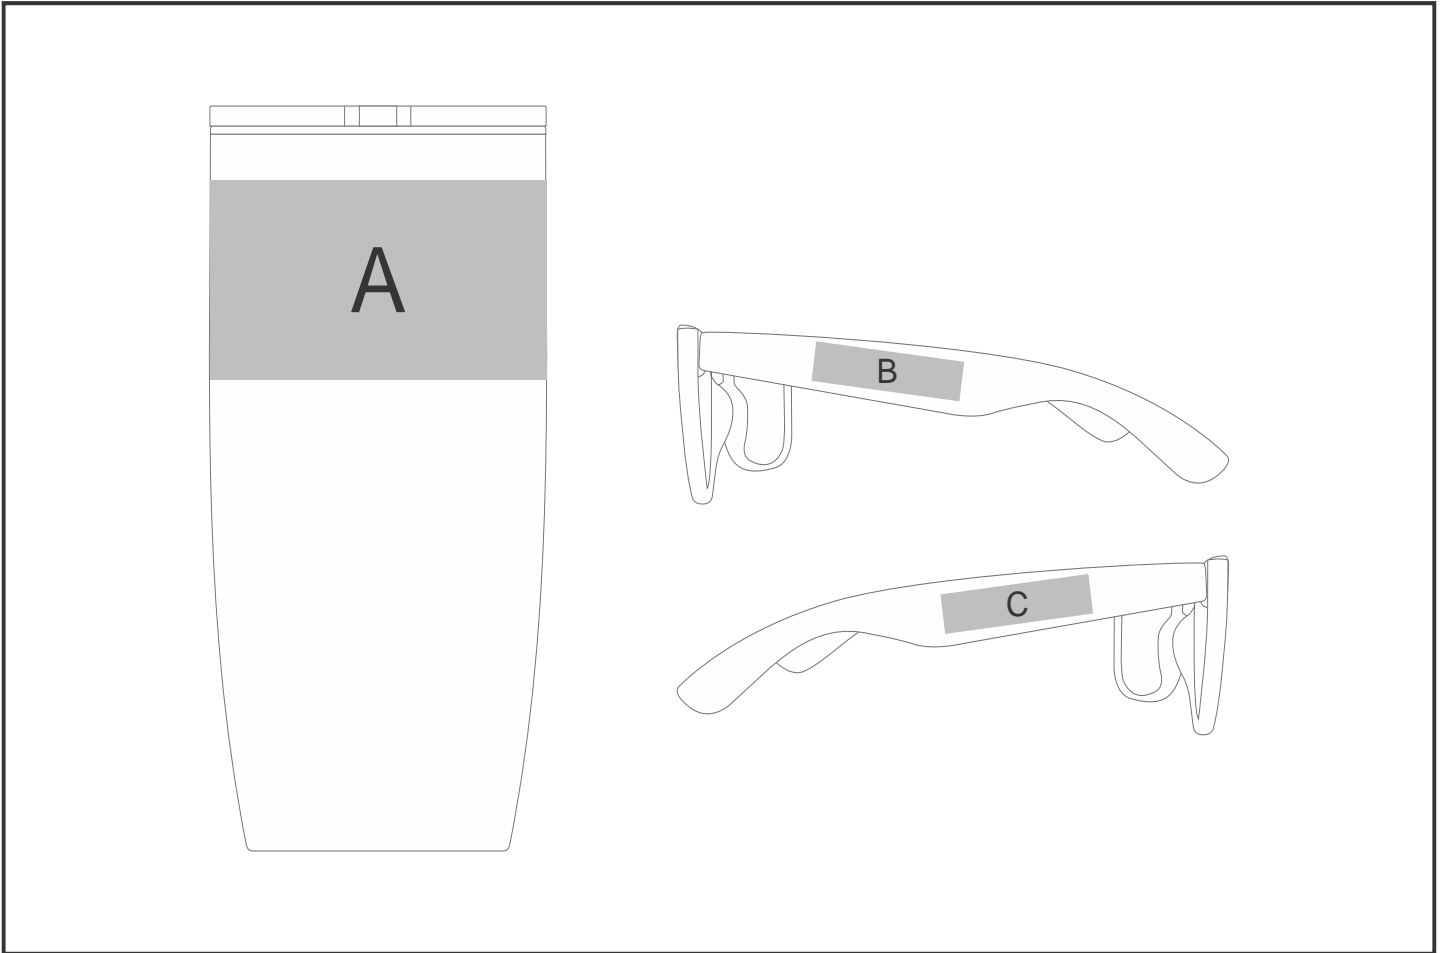

GF-AL-1228-B

Altitude Hamlin Summer Set

Need to know:

- Includes 1-Colour, 1-Position Screen Wrap On a Mug AND 1 Color, 1 Position Pad Print On Sun Glasses(setup fees apply)

Branding Options:

Position	Branding Method (Branding Code)	No. of Colours	Dimension
A	Screen Wrap (SW)	1 Colour	230mm wide x 50mm high
B	Pad Printing (PA)	1 Colour	40mm wide x 10mm high
C	Pad Printing (PA)	1 Colour	40mm wide x 10mm high